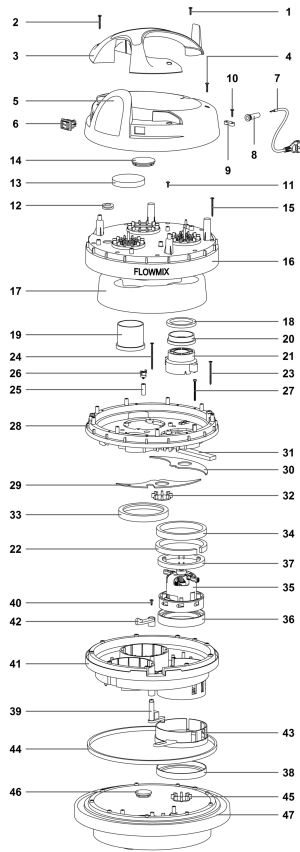

IPC

Spare parts list

Ref: ASDO13655

Model: VACUUM CLEANER GS2/50 OPT FM OIL

IPC Integrated Professional Cleaning

IPC Soteco

Ref. K	Part n.	Part n. 2	Description	Quantity	Validity		Price
					From	To	
0001	PMTA09052		HEAD TPR 629 RAD C/P FLOW-MIX	1,00		15/11/2023	--
0001	PMTA09553		HEAD TPR 629 RAD C/P FLOW-MIX	1,00	16/11/2023		--
0002	KTRI04711		KIT FIL.W 600 ANTISCH. C/F OI	1,00			--
0003	FTDP28755		FILTER D.145X190	1,00			--
0004	MPVR28723		COMPL.RING FOR FILTER	1,00			--
0005	PMFU02792		TANK DEC.600 OPT OII BOCC.ALL.	1,00			--
0006	MPVR10591		RING INTERNO FUSTO 623 OIL	1,00	04/10/2019		--
0007	PMFU02793		TANK INF. 600 OPTIM OIL COMPL.	1,00			--
0008	SECC00187		BASKET W600 OPT OIL COMPL.	1,00	10/06/2019		--
0009	CARR01804		TROLLEY OPTIM 600 SMALL	1,00			--

Ref. K	Part n.	Part n. 2	Description	Quantity	Validity		Price
					From	To	
0040	VTVT71960		SCREW PAT TMT PHL 5X14 ZN	1,00			--
0041	MPVR08184		MOTOR SUPPORT FLOW MIX 2 MOT BLACK	1,00			--
0042	MPVR07264		COMPOUND LEVER FOR GATE VALVE	1,00			--
0043	MPVR07261		GATE VALVE	1,00			--
0044	GUVR00427		GASKET 6X12 DIA 380	1,00			--
0045	MPVR28748		AUTOMATIC VALVE	2,00			--
0046	MPVR38058		BASE CAP	1,00			--
0047	PMBA00565		BASE NEV.600 W/GAS. W/PL BLACK	1,00			--