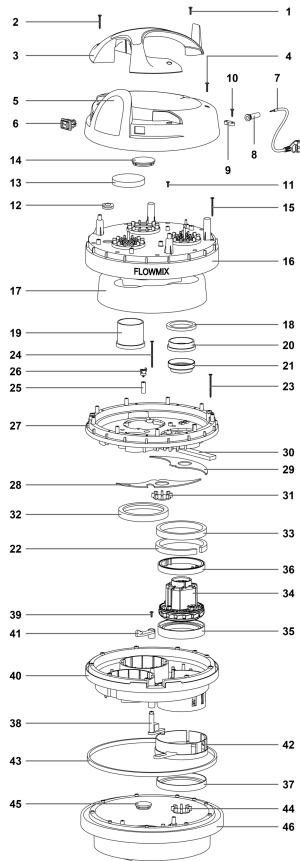

IPC

Spare parts list

Ref: ASDO13655

Model: VACUUM CLEANER GS2/50 OPT FM OIL

IPC Integrated Professional Cleaning

IPC Soteco

Ref. K	Part n.	Part n. 2	Description	Quantity	Validity		Price
					From	To	
0001	PMTA09052		HEAD TPR 629 RAD C/P FLOW-MIX	1,00		15/11/2023	--
0001	PMTA09553		HEAD TPR 629 RAD C/P FLOW-MIX	1,00	16/11/2023		--
0002	KTRI04711		KIT FIL.W 600 ANTISCH. C/F OI	1,00			--
0003	FTDP28755		FILTER D.145X190	1,00			--
0004	MPVR28723		COMPL.RING FOR FILTER	1,00			--
0005	PMFU02792		TANK DEC.600 OPT OII BOCC.ALL.	1,00			--
0006	MPVR10591		RING INTERNO FUSTO 623 OIL	1,00	04/10/2019		--
0007	PMFU02793		TANK INF. 600 OPTIM OIL COMPL.	1,00			--
0008	SECC00187		BASKET W600 OPT OIL COMPL.	1,00	10/06/2019		--
0009	CARR01804		TROLLEY OPTIM 600 SMALL	1,00			--

Ref. K	Part n.	Part n. 2	Description	Quantity	Validity		Price
					From	To	
0040	VTVT71960		SCREW PAT TMT PHL 5X14 ZN	1,00			--
0041	MPVR08184		MOTOR SUPPORT FLOW MIX 2 MOT BLACK	1,00			--
0042	MPVR07264		COMPOUND LEVER FOR GATE VALVE	1,00			--
0043	MPVR07261		GATE VALVE	1,00			--
0044	GUVR00427		GASKET 6X12 DIA 380	1,00			--
0045	MPVR28748		AUTOMATIC VALVE	2,00			--
0046	MPVR38058		BASE CAP	1,00			--
0047	PMBA00565		BASE NEV.600 W/GAS. W/PL BLACK	1,00			--