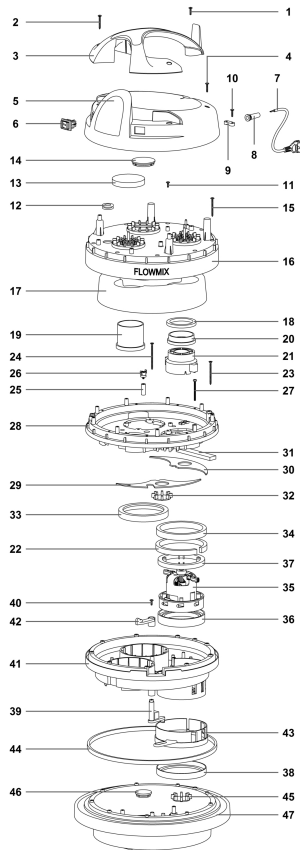

IPC

Spare parts list

Ref: ASDO13655

Model: VACUUM CLEANER GS2/50 OPT FM OIL

IPC Integrated Professional Cleaning

IPC Soteco

Ref. K	Part n.	Part n. 2	Description	Quantity	Validity		Price
					From	To	
0001	PMTA09052		HEAD TPR 629 RAD C/P FLOW-MIX	1,00		15/11/2023	--
0001	PMTA09553		HEAD TPR 629 RAD C/P FLOW-MIX	1,00	16/11/2023		--
0002	KTRI04711		KIT FIL.W 600 ANTISCH. C/F OI	1,00			--
0003	FTDP28755		FILTER D.145X190	1,00			--
0004	MPVR28723		COMPL.RING FOR FILTER	1,00			--
0005	PMFU02792		TANK DEC.600 OPT OII BOCC.ALL.	1,00			--
0006	MPVR10591		RING INTERNO FUSTO 623 OIL	1,00	04/10/2019		--
0007	PMFU02793		TANK INF. 600 OPTIM OIL COMPL.	1,00			--
0008	SECC00187		BASKET W600 OPT OIL COMPL.	1,00	10/06/2019		--
0009	CARR01804		TROLLEY OPTIM 600 SMALL	1,00			--

Ref. K	Part n.	Part n. 2	Description	Quantity	Validity		Price
					From	To	
0040	VTVT71960		SCREW PAT TMT PHL 5X14 ZN	1,00			--
0041	MPVR08184		MOTOR SUPPORT FLOW MIX 2 MOT BLACK	1,00			--
0042	MPVR07264		COMPOUND LEVER FOR GATE VALVE	1,00			--
0043	MPVR07261		GATE VALVE	1,00			--
0044	GUVR00427		GASKET 6X12 DIA 380	1,00			--
0045	MPVR28748		AUTOMATIC VALVE	2,00			--
0046	MPVR38058		BASE CAP	1,00			--
0047	PMBA00565		BASE NEV.600 W/GAS. W/PL BLACK	1,00			--