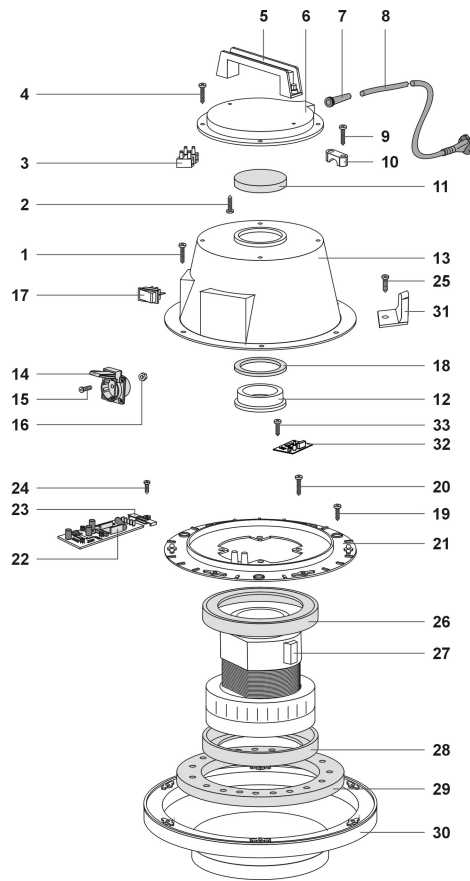

Ref. K	Part n.	Part n. 2	Description	Quantity	Validity		Price
					From	To	
*	MECB01677		CONN.WIRE M.350-G/V-SP9-SP9-S1,5	1,00			--
*	MEVR02225		FASTON COVER FOR ART.01103/C	2,00			--
*	MECB01828		WIRING 40CM MOTOR POKE-IN-TP	1,00			--
*	FSVR00127		CLAMP	4,00			--
0001	VTVT71961		SCREW PFU TMT PHL 5X20 ZN NERA	5,00			--
0002	VTVT71960		SCREW PAT TMT PHL 5X14 ZN	2,00			--
0003	MECB01772		TERMINAL BOARD 300-500 3P 4/C RAD	1,00			--
0004	VTVT71961		SCREW PFU TMT PHL 5X20 ZN NERA	4,00			--
0005	MPVR09405			1,00			--
0006	MPVR07506		GREEN COVER B.300 XRD-10	1,00			--
0007	MEVR28673		FAIRLEAD	1,00			--
0008	MECB28740		ELECTRIC CORD 3X1,5 MT 8,5	1,00			--
0009	VTVT71961		SCREW PFU TMT PHL 5X20 ZN NERA	2,00			--
0010	MPVR28690		CABLE CLAMP	1,00			--
0011	FTDP38064		FILTER MTP/65 H=15 D.95	1,00			--
0012	MPVR86282		RING MOTORE H=7 (15) PLAST.	1,00			--
0013	PMVR03330		COVERING B.315 TC XRD-10	1,00			--
0014	MEVR38061		SCHUKO ADD.SOCKET W/PROTECTION	1,00			--
0015	VTVT01192		SCREW TSP CROSS M 4X12 UNI 7688	4,00			--
0016	VTDD00242		NUT CIECO M 4 NYLON	4,00	01/02/2019		--
0017	MECI38052		COMMUTATOR ANTISPLASH	1,00			--
0018	MPVR38371		WASHER H8 D85X65	1,00			--
0019	VTVT71960		SCREW PAT TMT PHL 5X14 ZN	2,00			--
0020	VTVT71961		SCREW PFU TMT PHL 5X20 ZN NERA	4,00			--
0021	MPVR38366		MOTORFASTENER WET	1,00			--
0022	MECE00799		PCB TELECONTROL 2015 LEG	1,00	23/07/2018		--
0023	LAFN87310		CARD BLOCK BRACKET	2,00			--
0024	VTVT71961		SCREW PFU TMT PHL 5X20 ZN NERA	2,00			--
0025	VTVT72055		SCREW PFU TMT PHL 5X25 ZN BLACK	1,00			--
0026	GUGO28683		"L" GASKET W/O HOLES H=5,5	1,00			--
0027	MOMO28716		MOT.BD302 1000W 220-240V 50-60HZ	1,00			--
0028	GUGO28683		"L" GASKET W/O HOLES H=5,5	1,00			--
0029	FTDP38067		WASHER MTP 65MM 18D 230X145	1,00		21/03/2023	--
0029	FTDP00888		FILTER FONO D230X145X20	1,00	22/03/2023		--
0030	PMBA00366		BASE 300 W/GASKET (GREY 6000)	1,00			--
0031	MPVR06686		UNI.CABLE HAN. UNIVERSAL	1,00			--
0032	MECE00676		PCB ANTIDISTURBO TLC 2015	1,00	22/01/2021		--
0033	VTVT71960		SCREW PAT TMT PHL 5X14 ZN	1,00	22/01/2021		--