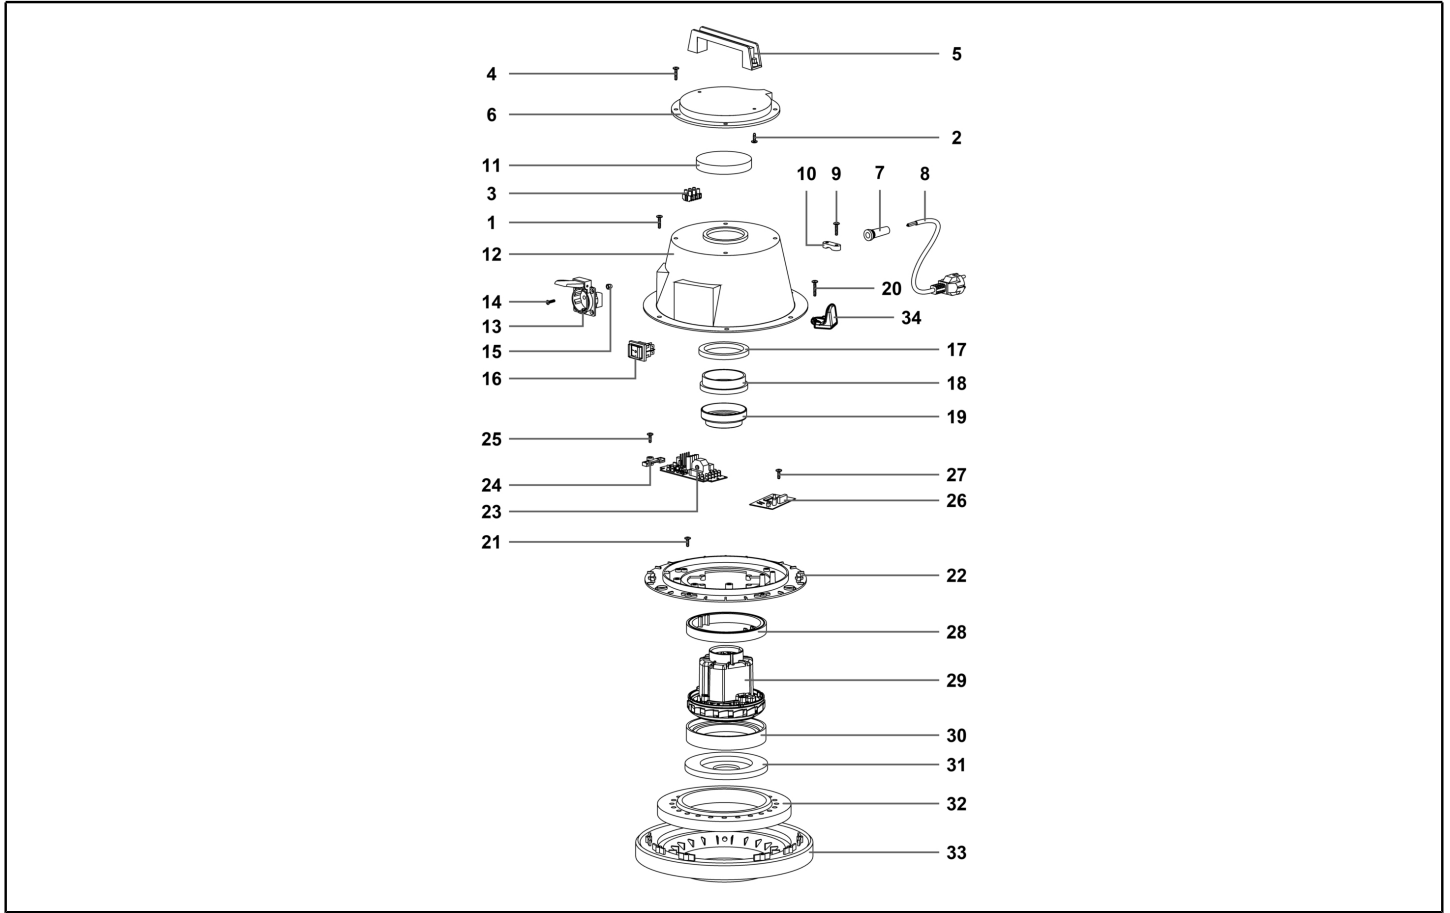

Ref. K	Part n.	Part n. 2	Description	Quantity	Validity		Price
					From	To	
*	MECB01677		CONN.WIRE M.350-G/V-SP9-SP9-S1,5	1,00			--
*	MECB02381		MOTOR WIRING 40CM TP DOMEL	1,00			--
*	FSVR00127		CLAMP	4,00			--
0001	VTVT71961		SCREW PFU TMT PHL 5X20 ZN NERA	5,00			--
0002	VTVT71960		SCREW PAT TMT PHL 5X14 ZN	2,00			--
0003	MECB01772		TERMINAL BOARD 300-500 3P 4/C RAD	1,00			--
0004	VTVT71961		SCREW PFU TMT PHL 5X20 ZN NERA	4,00			--
0005	MPVR09405			1,00			--
0006	MPVR07506		GREEN COVER B.300 XRD-10	1,00			--
0007	MEVR28673		FAIRLEAD	1,00			--
0008	MECB28740		ELECTRIC CORD 3X1,5 MT 8,5	1,00			--
0009	VTVT71961		SCREW PFU TMT PHL 5X20 ZN NERA	2,00			--
0010	MPVR28690		CABLE CLAMP	1,00			--
0011	FTDP38064		FILTER MTP/65 H=15 D.95	1,00			--
0012	PMVR03330		COVERING B.315 TC XRD-10	1,00			--
0013	MEVR38061		SCHUKO ADD.SOCKET W/PROTECTION	1,00			--
0014	VTVT01192		SCREW TSP CROSS M 4X12 UNI 7688	4,00			--
0015	VTDD00242		NUT CIECO M 4 NYLON	4,00	01/02/2019		--
0016	MECI38052		COMMUTATOR ANTISPLASH	1,00			--
0017	MPVR38371		WASHER H8 D85X65	1,00			--
0018	MPVR86282		RING MOTORE H=7 (15) PLAST.	1,00			--
0019	MPVR13516		RING MOTORE H=26 DOMEL	1,00			--
0020	VTVT72055		SCREW PFU TMT PHL 5X25 ZN BLACK	1,00			--
0021	VTVT71960		SCREW PAT TMT PHL 5X14 ZN	2,00			--
0022	MPVR13504		MOTOR FASTENER WET HS	1,00			--
0023	MECE00799		PCB TELECONTROL 2015 LEG	1,00			--
0024	LAFN87310		CARD BLOCK BRACKET	2,00			--
0025	VTVT71961		SCREW PFU TMT PHL 5X20 ZN NERA	2,00			--
0026	MECE00676		PCB ANTIDISTURBO TLC 2015	1,00			--
0027	VTVT71960		SCREW PAT TMT PHL 5X14 ZN	1,00			--
0028	GUVR00630		"C" GASKET D.130	1,00			--
0029	MOMO01030		MOTOR BS2D 1000W 220-240V 50/60	1,00			--
0030	GUVR00412		"L" GASKET D.130 H=13	1,00			--
0031	MPVR13573		SPACER H=13MM EVA GRIGIO	1,00			--
0032	FTDP00888		FILTER FONO D230X145X20	1,00			--
0033	PMBA00394		GREY BASE 300 MONO W/GASKET 6000	1,00			--
0034	MPVR06686		UNI.CABLE HAN. UNIVERSAL	1,00			--