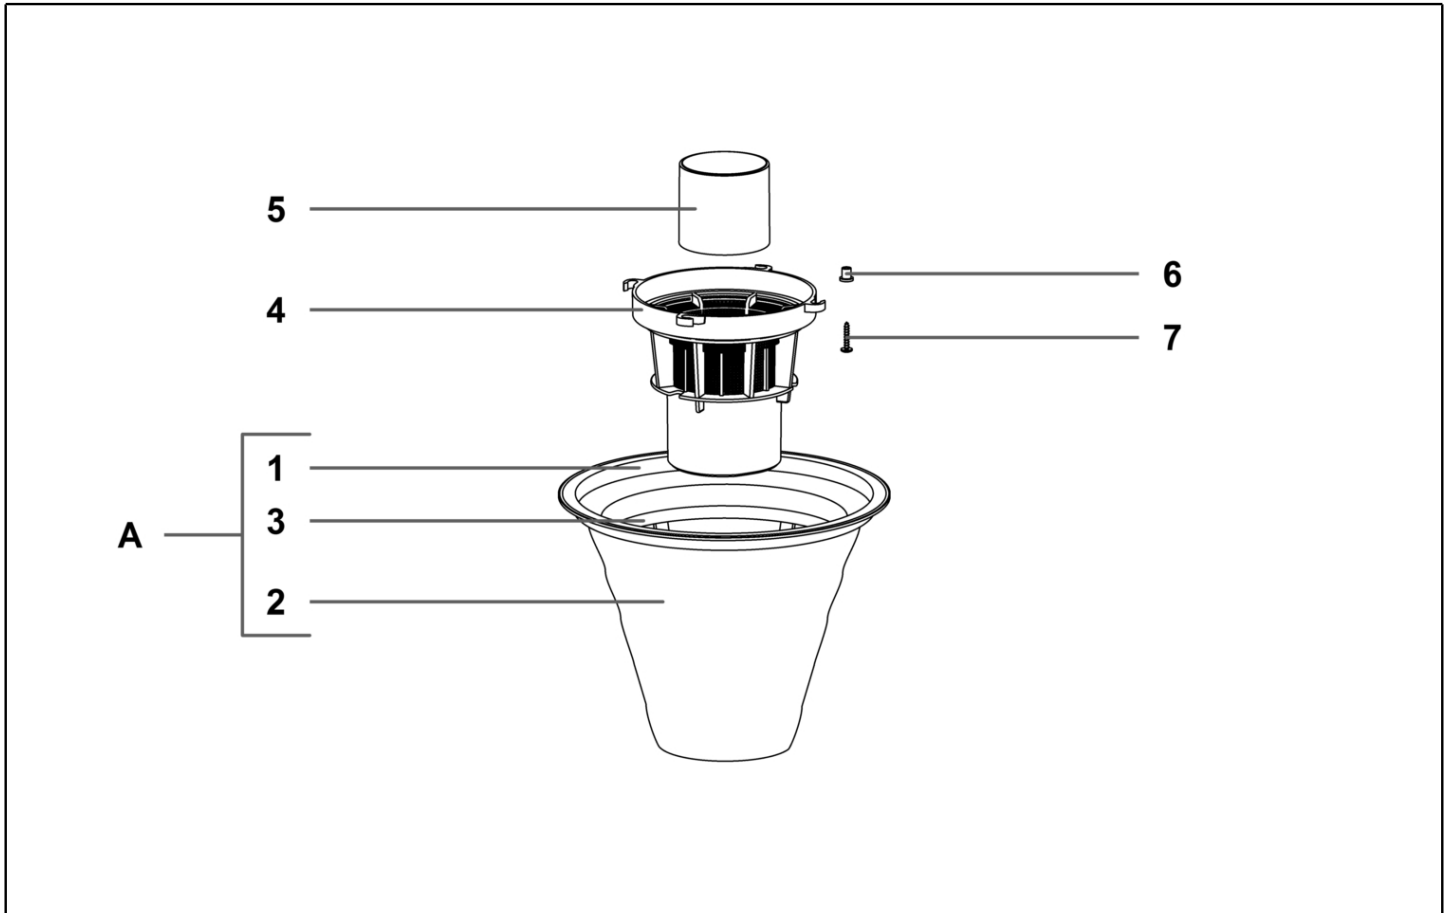

Ref. K	Part n.	Part n. 2	Description	Quantity	Validity		Price
					From	To	
A	FTDP00079		FILTERING KIT ANELLO+FIL+CEST.300 CONIC	1,00			--
0001	MPVR35494		FILTER RING 300	1,00			--
0002	FTDP00534		FILTER POLY AN3-500 CON REG H230	1,00			--
0003	MPVR37038		CONICAL BASKET 300	1,00			--
0004	MPVR40521		NET ANTI FOAM BODY HIGH	1,00			--
0005	RCGR40008		HIGH FLOAT 99 W/GASKET 37 SHA	1,00			--
0006	MPVR35796		BUSHING PLASTIC SLEEVE D.8	4,00			--
0007	VTVT36751		SCREW SCREW PAT TMT PHL 5X25	4,00			--