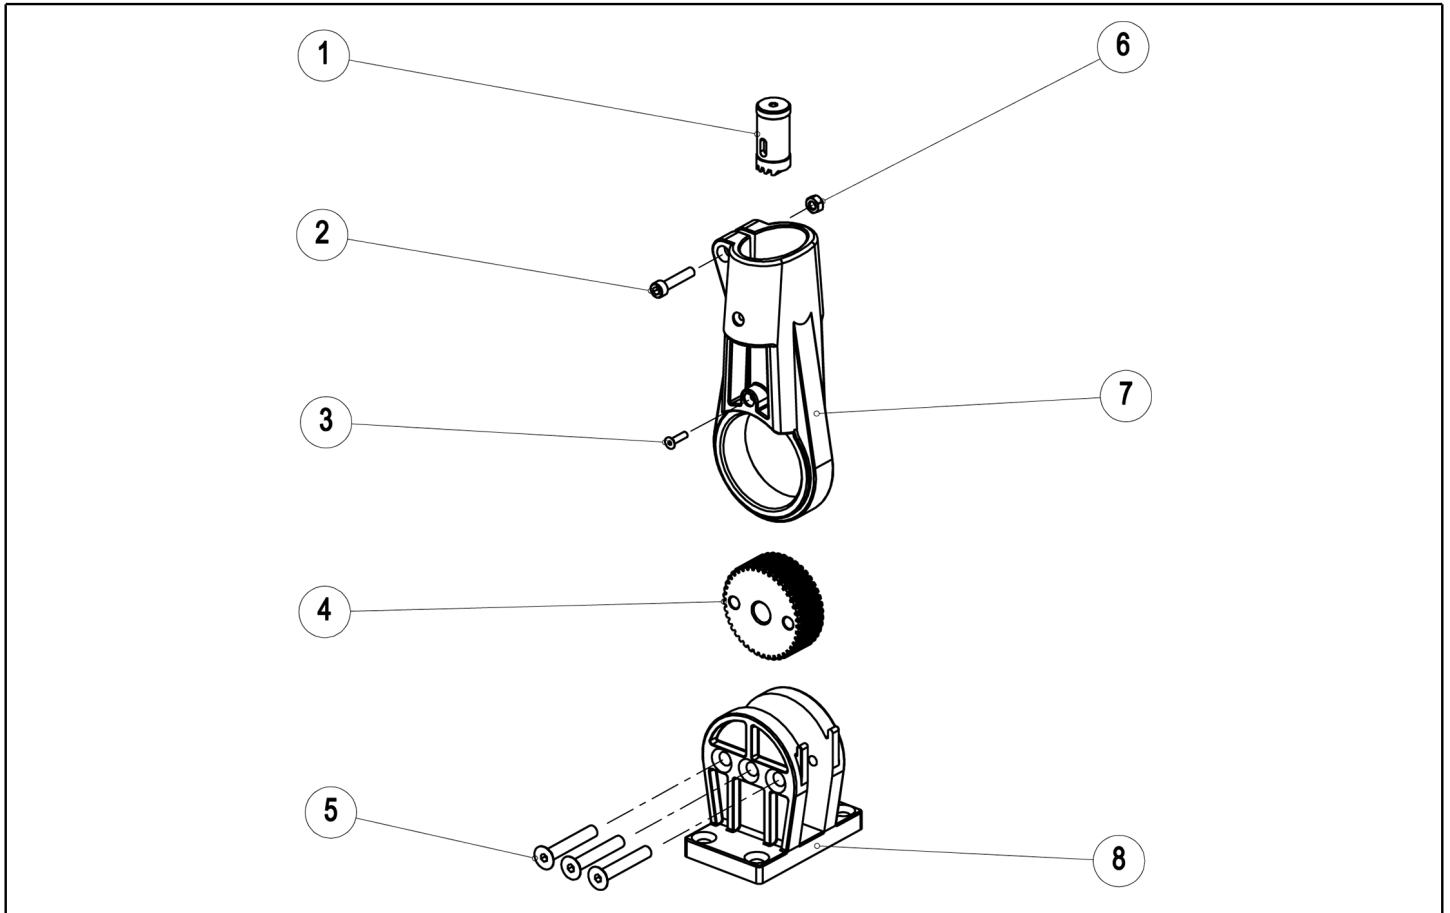

Ref. K	Part n.	Part n. 2	Description	Quantity	Validity		Price
					From	To	
0001	MFVR00307		PISTON .	1,00			--
0004	MTIG00159		GEAR .	1,00			--
0007	MFVR00308		CONNECTING ROD .	1,00			--
0008	MFVR00309		FORK .	1,00			--