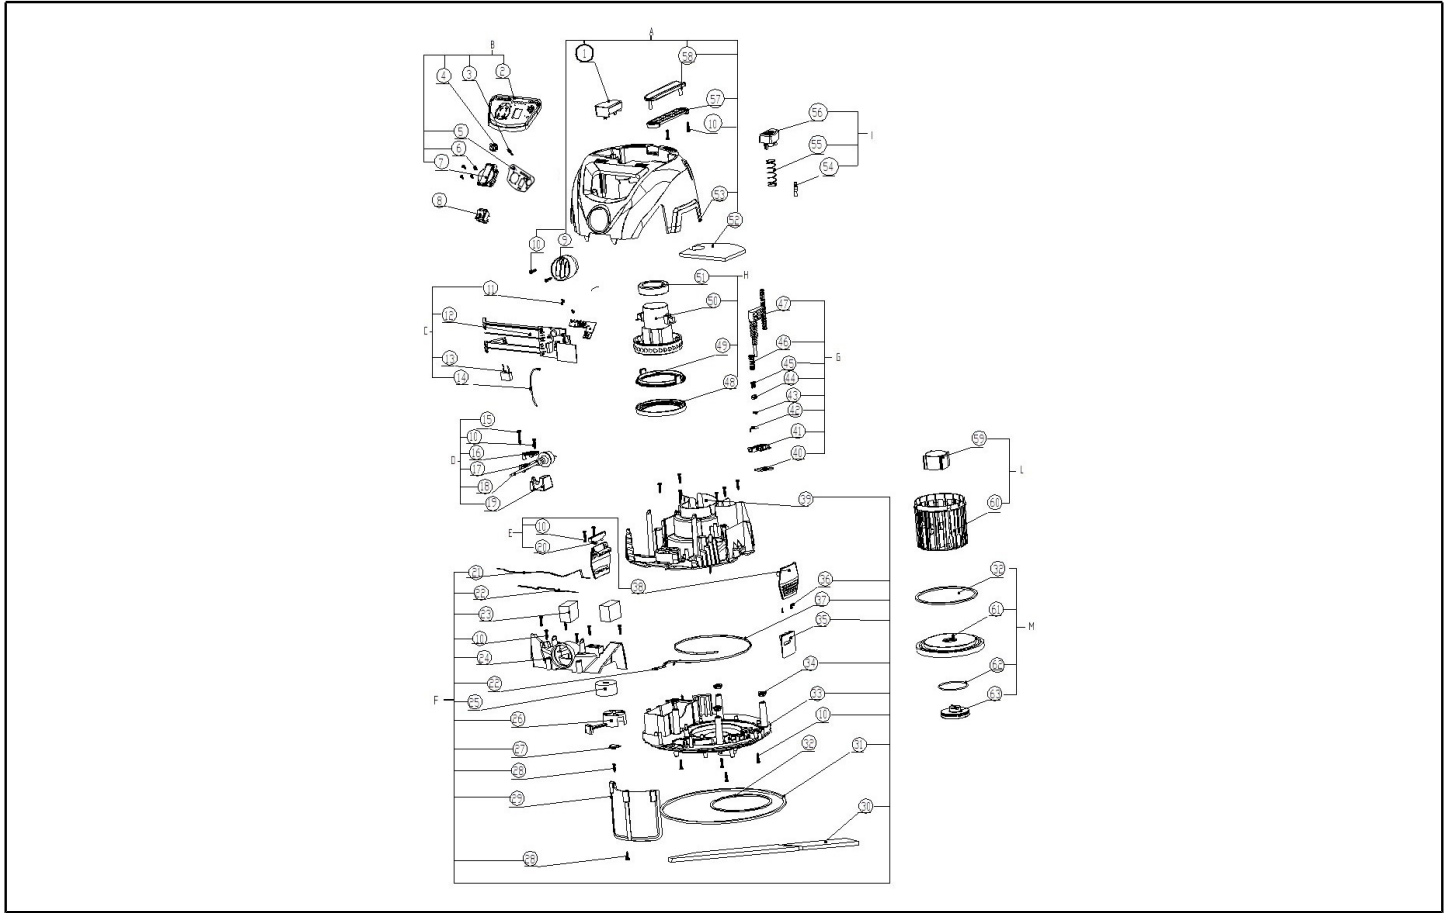

IPC

Spare parts list

Ref: ASDO13048

Cust.ref: 132073

Model: VACUUM CLEANER NRG 1/30 CLEAN TC SL PT S

Cust.model:

| Ref. K | Part n. | Part n. 2 | Description | Quantity | Validity | | Price |
|--------|-----------|-----------|-------------------------------|----------|----------|----|-------|
| | | | | | From | To | |
| A | KTRI05059 | | KIT Upper Head assembly NRG | 1,00 | | | -- |
| B | KTRI05060 | | KIT Front pannel NRG-30 | 1,00 | | | -- |
| C | KTRI05061 | | KIT Socket NRG-30 | 1,00 | | | -- |
| D | KTRI05062 | | KIT Cabel Cord NRG-30 | 1,00 | | | -- |
| E | KTRI05063 | | KIT Clamp NRG | 1,00 | | | -- |
| F | KTRI05064 | | KIT Bottom head assemb.NRG-30 | 1,00 | | | -- |
| G | KTRI05065 | | KIT Clean button NRG | 1,00 | | | -- |
| H | KTRI05066 | | KIT Motor NRG-30 | 1,00 | | | -- |
| I | KTRI05067 | | KIT Button spring NRG-30 | 1,00 | | | -- |
| L | KTRI05068 | | KIT Water float NRG | 1,00 | | | -- |
| M | KTRI05069 | | KIT Filter NRG | 1,00 | | | -- |
| 0008 | MECI00640 | | SWITCH 3 WAY NRG- | 1,00 | | | -- |

| Ref. K | Part n. | Part n. 2 | Description | Quantity | Validity | | Price |
|--------|-----------|-----------|-------------------------------|----------|----------|----|-------|
| | | | | | From | To | |
| A | KTRI05082 | | KIT Trolley NRG-30-INOX-T | 1,00 | | | -- |
| B | KTRI05083 | | KIT Tank+Trolley fix.NRG-30-I | 1,00 | | | -- |
| C | KTRI05084 | | KIT Inlet air NRG-30-INOX-T | 1,00 | | | -- |
| D | KTRI05085 | | KIT Drain water plug NRG-30-I | 1,00 | | | -- |
| E | KTRI05086 | | KIT Wheel NRG-P-T | 1,00 | | | -- |
| 0012 | LAFN11186 | | TANK Inox - 30L NRG-30-I | 1,00 | | | -- |
| 0027 | MPVR11594 | | PLATE Carrier FOX | 1,00 | | | -- |