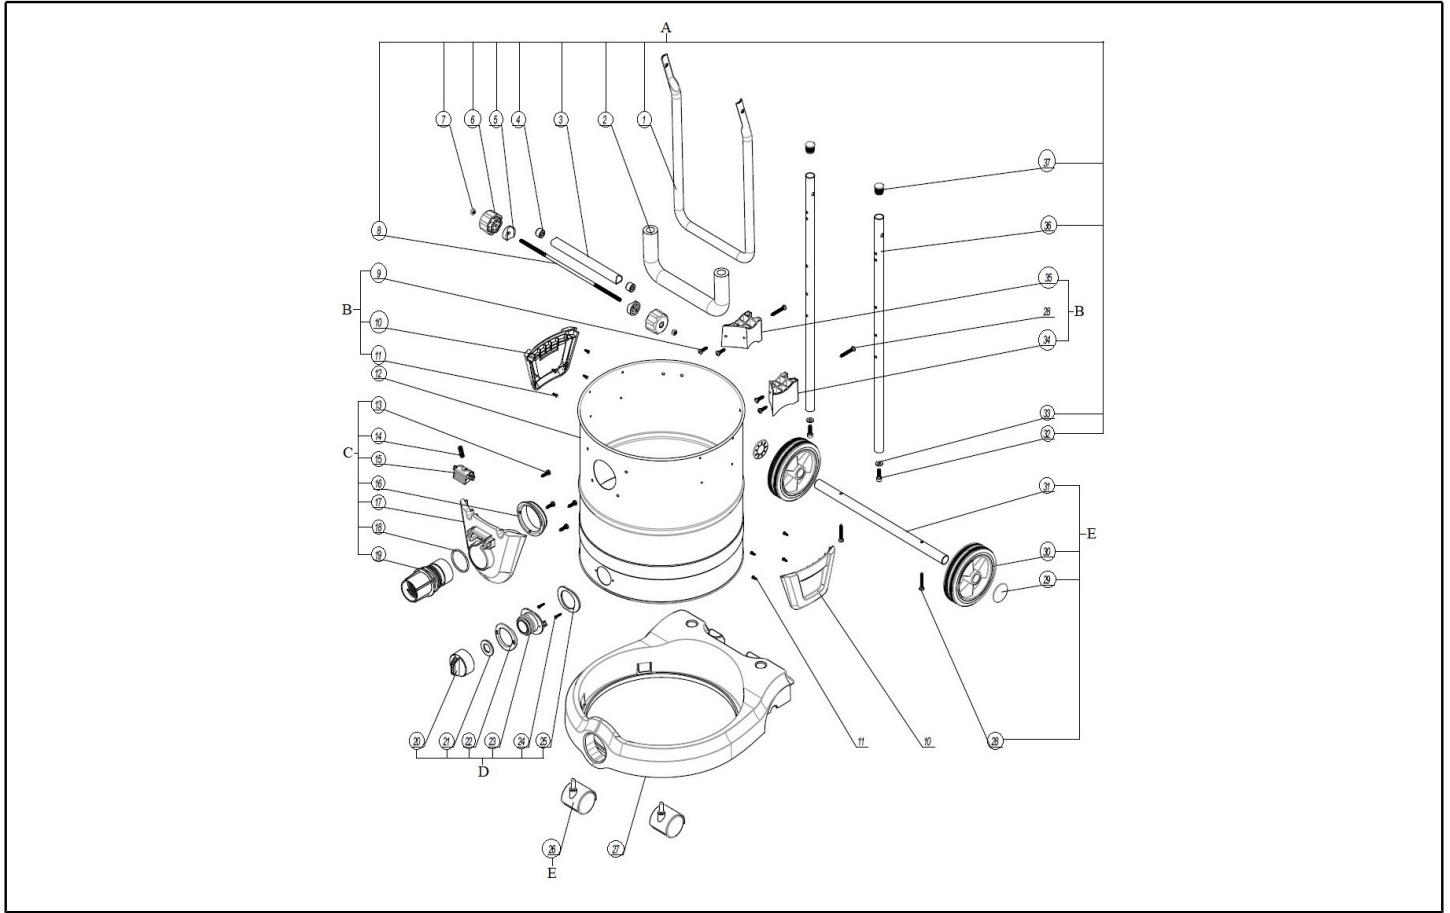

IPC

Spare parts list

Ref: ASDO13048

Cust.ref: 132073

Model: VACUUM CLEANER NRG 1/30 CLEAN TC SL PT S

Cust.model:

| Ref. K | Part n. | Part n. 2 | Description | Quantity | Validity | | Price |
|--------|-----------|-----------|-------------------------------|----------|----------|----|-------|
| | | | | | From | To | |
| A | KTRI05059 | | KIT Upper Head assembly NRG | 1,00 | | | -- |
| B | KTRI05060 | | KIT Front pannel NRG-30 | 1,00 | | | -- |
| C | KTRI05061 | | KIT Socket NRG-30 | 1,00 | | | -- |
| D | KTRI05062 | | KIT Cabel Cord NRG-30 | 1,00 | | | -- |
| E | KTRI05063 | | KIT Clamp NRG | 1,00 | | | -- |
| F | KTRI05064 | | KIT Bottom head assemb.NRG-30 | 1,00 | | | -- |
| G | KTRI05065 | | KIT Clean button NRG | 1,00 | | | -- |
| H | KTRI05066 | | KIT Motor NRG-30 | 1,00 | | | -- |
| I | KTRI05067 | | KIT Button spring NRG-30 | 1,00 | | | -- |
| L | KTRI05068 | | KIT Water float NRG | 1,00 | | | -- |
| M | KTRI05069 | | KIT Filter NRG | 1,00 | | | -- |
| 0008 | MECI00640 | | SWITCH 3 WAY NRG- | 1,00 | | | -- |

| Ref. K | Part n. | Part n. 2 | Description | Quantity | Validity | | Price |
|--------|-----------|-----------|-------------------------------|----------|----------|----|-------|
| | | | | | From | To | |
| A | KTRI05082 | | KIT Trolley NRG-30-INOX-T | 1,00 | | | -- |
| B | KTRI05083 | | KIT Tank+Trolley fix.NRG-30-I | 1,00 | | | -- |
| C | KTRI05084 | | KIT Inlet air NRG-30-INOX-T | 1,00 | | | -- |
| D | KTRI05085 | | KIT Drain water plug NRG-30-I | 1,00 | | | -- |
| E | KTRI05086 | | KIT Wheel NRG-P-T | 1,00 | | | -- |
| 0012 | LAFN11186 | | TANK Inox - 30L NRG-30-I | 1,00 | | | -- |
| 0027 | MPVR11594 | | PLATE Carrier FOX | 1,00 | | | -- |